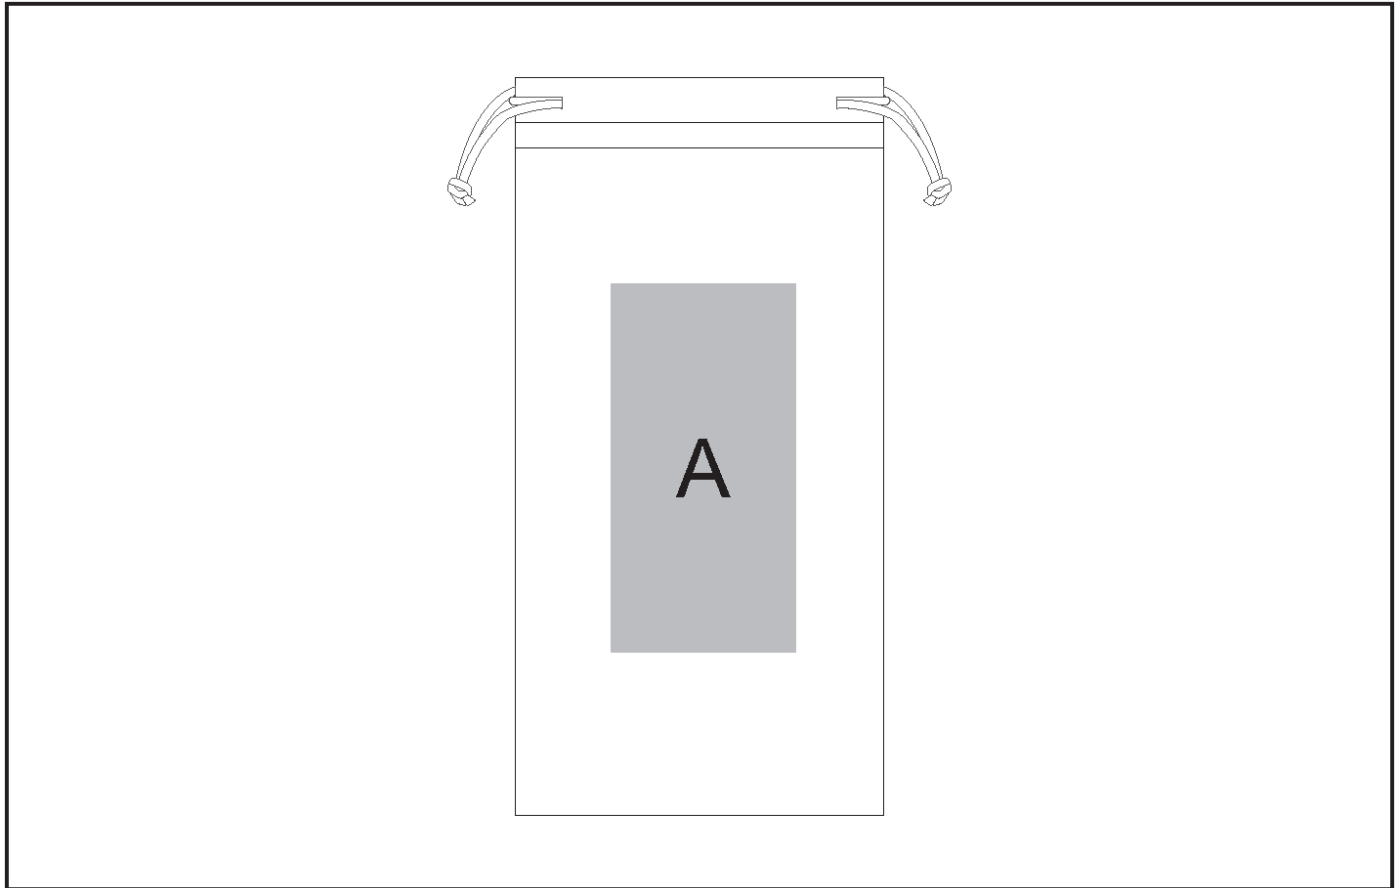

GIFT-17329

Boardwalk Microfibre Sunglasses Pouch

Also available in

Check Logo24
guide and t's & c's

Need to know:

- - Includes 1-Position Sublimation (setup fee applies)